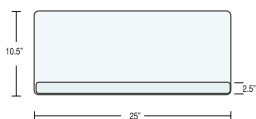

Platforms

- Rigid black laminate (phenolic)
- Slim line – 1/4" thickness
- High-tech appearance
- All platforms include leatherette WristMates

(A) ED200 - Platform
25" Platform
Includes WristMates
List \$105