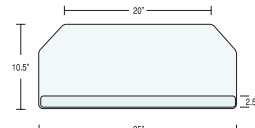

(D) EDPL003CCV - Cut Corner
Platform
25" Platform
Includes WristMates
List $153