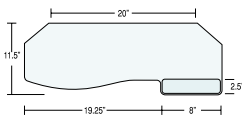

(B) EDPL005 - Natural
Platform 28 1/4" Contoured
Platform Includes
MouseMate
List $120