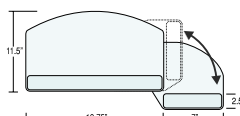

(C) EDPL215 - Retractable
Mousing Platform
19" Platform (Closed)
fold-out Mouse Pad Includes
WristMates - List $173